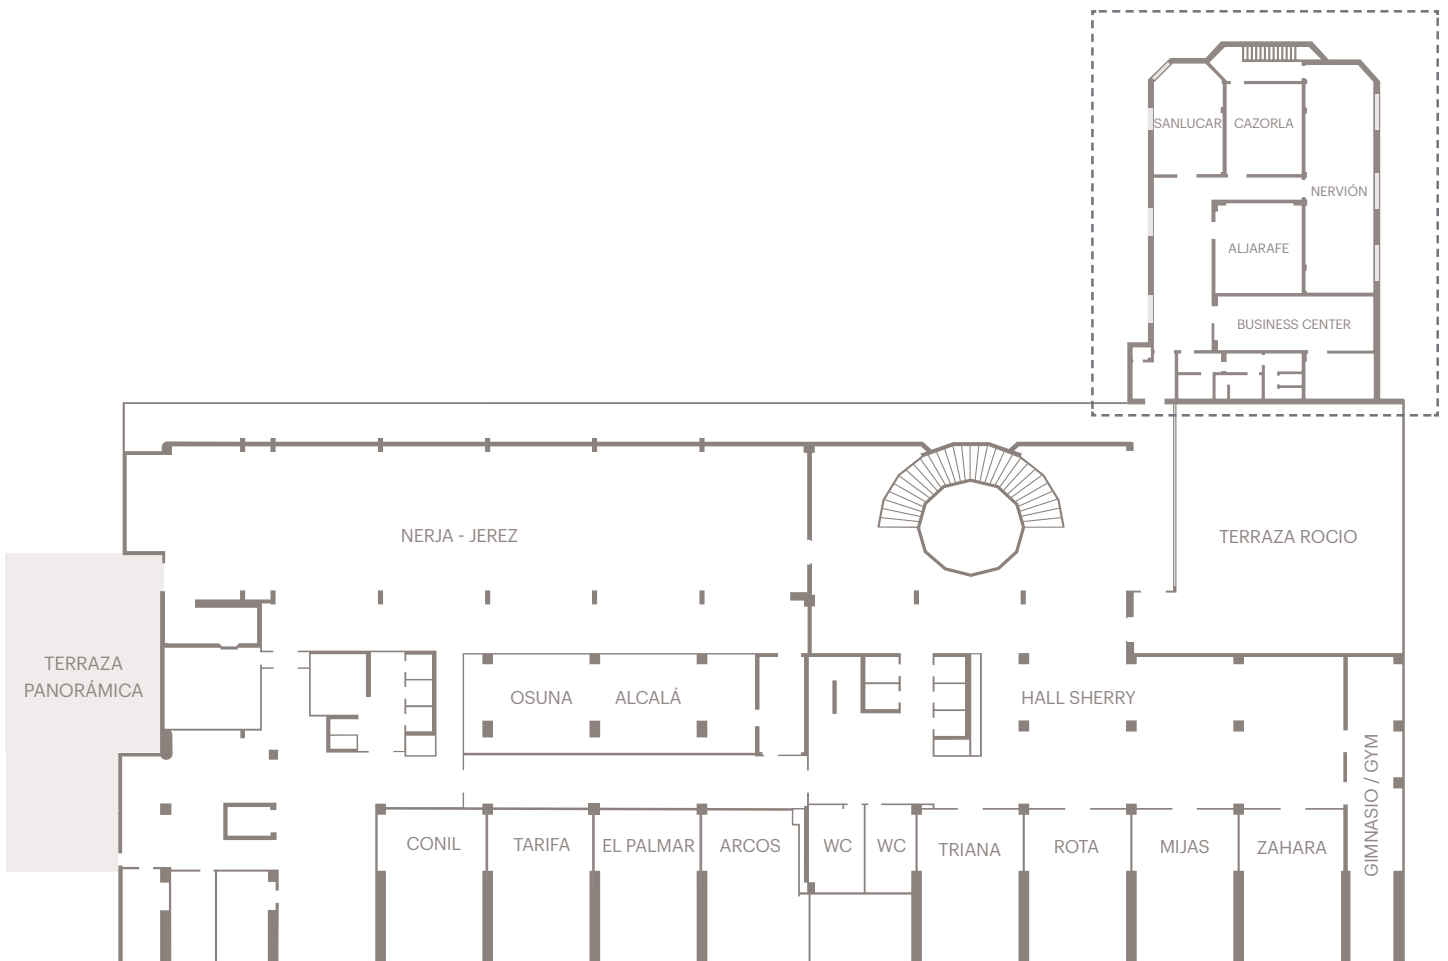

#### Services:

Meliá Lebreros presents a new gastronomic offer with new areas like the “All Day Dinning” Mosaico Restaurant that allows guests to enjoy outdoor breakfasts and a careful and fresh cuisine and cocktails any time during the day. Also, you could visit La Taberna La Dehesa to taste typical Andalusian and Mediterranean cuisine, or our most selected cocktails menu in the new bar. Enjoy services such as the Fitness Room and the outdoors swimming pool with garden. The hotel has 20 meeting rooms with capacity up to 630 people in the plenary, all equipped with the most advanced audiovisual tools, what makes our hotel a safe bet for your company meetings. Get to know our new Flexy and High Tech meeting rooms. The hotel has a covered parking space.

# PRIMERA PLANTA

# FIRST FLOOR

SALONES, DIMENSIONES Y CAPACIDADES  
MEETING ROOMS, MEASUREMENTS & CAPACITIES

SALAS DE REUNIONES MEETING ROOMS	M <sup>2</sup> SQM	PIES Sq. Ft.	ALT. M <sup>2</sup> H. SQM	SUP. EN METROS. SIZE IN METERS	CÓCTEL COCKTAIL	TEATRO THEATER	ESCUELA CLASSROOM	CABARET CABARET	BANQUETE BANQUET	IMPERIAL IMPERIAL	EN "U" "U" SHAPE
NERJA - JEREZ	600	6458	2,7	41x14	440	550	280	170	340	123	139
MIJAS	66	710	2,7	11x6	50	55	33	22	44	34	40
ZAHARA	66	710	2,7	11x6	50	55	33	22	44	34	40
ROTA	66	710	2,7	11x6	50	55	33	22	44	34	40
TRIANA	66	710	2,7	11x6	50	55	33	22	44	34	40
CONIL	66	822	2,9	12x6	50	55	33	22	44	34	40
TARIFA	66	822	2,9	11x6	50	55	33	22	44	34	40
EL PALMAR	59	822	2,9	11x6	45	50	28	20	40	30	32
ARCOS	62	740	2,9	11x6	45	50	28	20	40	30	32
OSUNA	46	647	2,9	4x6	50	40	20	15	30	20	24
ALCALÁ	62	647	2,9	4x6	50	50	20	15	30	20	24
OSUNA + ALCALÁ	108	1162	2,9	8x6	90	70	30	20	60	-	-
JARDÍN PISCINA / GARDEN S. POOL					500				200		